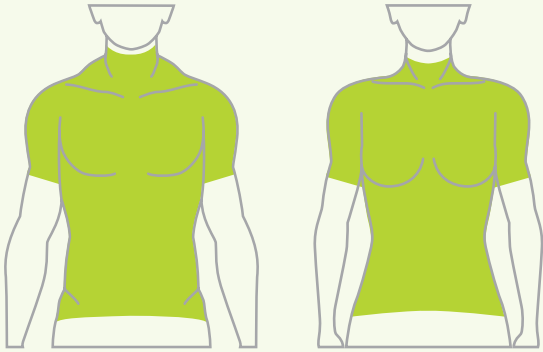

AERODYNAMIC

RACER FIT

Aerodynamic design with next to skin feel. Optimized cut for on-bike position. The Racer Fit is 1 size smaller the Standard Fit.

ELITE

PERFORMANCE

STANDARD FIT (ProFit)

Close to the body. Performance cut with comfort in mind.

PERFORMANCE

COMFORT

SEMI-RELAX FIT

Ample cut with space for shoulders, neck, torso and arms.

SPORT

SOCKS SIZE CHART

SOCKS SIZE	SHOE SIZE		
	MEN	WOMEN	EURO
LOUIS GARNEAU			
S	5-7	6-8	36-38
M	7-9	8-10	38-41
L	9-11	10-12	41-44
XL	11-13	12-14	44-48
SM	5-9	6-10	36-41
LXL	9-13	10-14	41-48