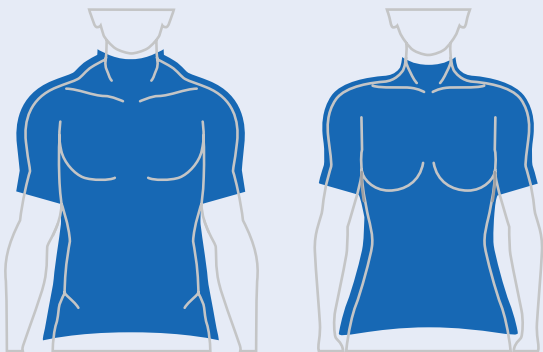

AERODYNAMIC

RACER FIT

Aerodynamic design with next to skin feel. Optimized cut for on-bike position. The Racer Fit is 1 size smaller the Standard Fit.

ELITE

PERFORMANCE

STANDARD FIT (ProFit)

Close to the body. Performance cut with comfort in mind.

PERFORMANCE

COMFORT

SEMI-RELAX FIT

Ample cut with space for shoulders, neck, torso and arms.

SPORT

SOCKS SIZE CHART

SOCKS SIZE	SHOE SIZE		
	MEN	WOMEN	EURO
LOUIS GARNEAU			
S	5-7	6-8	36-38
M	7-9	8-10	38-41
L	9-11	10-12	41-44
XL	11-13	12-14	44-48
SM	5-9	6-10	36-41
LXL	9-13	10-14	41-48