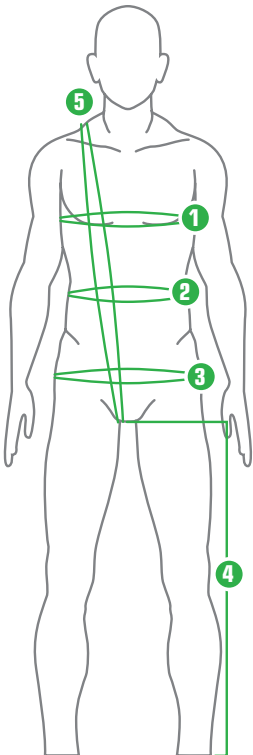

SHOE COVER SIZE CHART

SHOE COVER SIZE	SHOE SIZE
S	39 - 40 - 40 1/2 - 41
M	41 1/2 - 42 - 42 1/2 - 43
L	43 1/2 - 44 - 44 1/2 - 45
XL	45 1/2 - 46 - 47 - 48 - 49 - 50

SHORTS AND BIB INSEAM

SIZE	MEASUREMENT	
	IN.	CM
XS	M - 1"	M - 3
S	M - 1/2"	M - 1 1/2
M	MEASUREMENT (DEPENDS ON STYLE)	
L	M + 1"	M + 3
XL	M + 1"	M + 3
XXL	M + 1"	M + 3

*Inseam measured when worn.

ADULT HELMET

SIZE	HAT SIZE	IN.	CM
S	6 1/2 - 7	20 1/2 - 22	52 - 56
M	7 - 7 3/8	22 - 23 1/4	56 - 59
L	7 3/8 - 7 3/4	23 1/4 - 24 1/2	59 - 62

GLOVES SIZE CHART

ADULT SIZE	HAND CIRCUMFERENCE			
	MEN		WOMEN	
	IN.	CM	IN.	CM
XS	6 - 7	15 - 18	-	-
S	7 - 8	18 - 20	6 - 7	15 - 18
M	8 - 9	20 - 23	7 - 8	18 - 20
L	9 - 10	23 - 25	8 - 9	20 - 23
XL	10 - 11	25 - 28	-	-

① ② ③ ⑤ Measurements all around

MEN'S SIZING

		3XS		XXS		XS		S		M		L		XL		XXL		3XL	
		IN.	CM	IN.	CM	IN.	CM	IN.	CM	IN.	CM	IN.	CM	IN.	CM	IN.	CM	IN.	CM
①	CHEST	31-33	79-84	33-35	84-89	35-37	89-94	37-39	94-99	39-41	99-104	41-43	104-109	43-45	109-114	45-47	114-119	47-49	119-124
②	WAIST	26-27	66-69	27-29	69-74	29-31	74-79	31-33	79-84	33-35	84-89	35-37	89-94	37-39	94-99	39-41	99-104	41-43	104-109
③	HIPS	31-33	79-84	33-35	84-89	35-37	89-94	37-39	94-99	39-41	99-104	41-43	104-109	43-45	109-114	45-47	114-119	47-49	119-124
④	INSEAM	29	74	30	76	30	76	31	79	32	81	33	84	33	84	33	84	33	84
⑤	BODY LENGTH	58	147	60	152	62	157	64	163	66	168	68	173	70	178	71	180	72	183

WOMEN'S SIZING

		XXS		XS		S		M		L		XL		XXL		3XL	
		IN.	CM	IN.	CM	IN.	CM	IN.	CM	IN.	CM	IN.	CM	IN.	CM	IN.	CM
①	BUST	27-29	69-74	29-31	74-79	31-33	79-84	33-35	84-89	35-37	89-94	37-39	94-99	39-41	99-104	41-43	109-114
②	WAIST	24-25	61-64	25-26	64-66	26-27	66-69	27-29	69-74	29-31	74-79	31-33	79-84	33-35	84-89	35-37	89-94
③	HIPS	31-33	79-84	33-35	84-89	35-37	89-94	37-39	94-99	39-41	99-104	41-43	104-109	43-45	109-114	45-47	114-119
④	INSEAM	28	74	29	74	30	76	31	79	32	81	32	81	32	81	32	81
⑤	BODY LENGTH	54	137	56	142	58	147	60	152	62	157	64	163	65	165	66	168