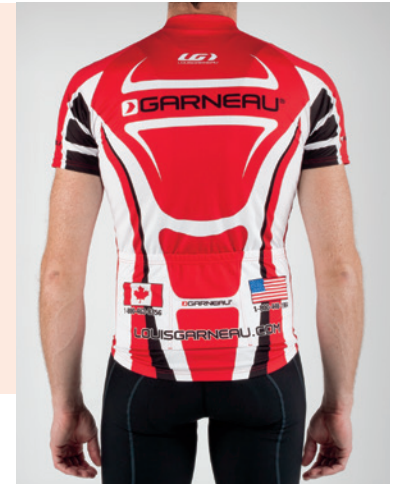

AERODYNAMIC

RACER FIT

Aerodynamic design with next to skin feel. Optimized cut for on-bike position. The Racer Fit is 1 size smaller the Standard Fit.

ELITE

PERFORMANCE

STANDARD FIT (ProFit)

Close to the body. Performance cut with comfort in mind.

PERFORMANCE

COMFORT

SEMI-RELAX FIT

Ample cut with space for shoulders, neck, torso and arms.

SPORT

SOCKS SIZE CHART

SOCKS SIZE	SHOE SIZE		
	MEN	WOMEN	EURO
LOUIS GARNEAU			
S	5-7	6-8	36-38
M	7-9	8-10	38-41
L	9-11	10-12	41-44
XL	11-13	12-14	44-48
SM	5-9	6-10	36-41
LXL	9-13	10-14	41-48