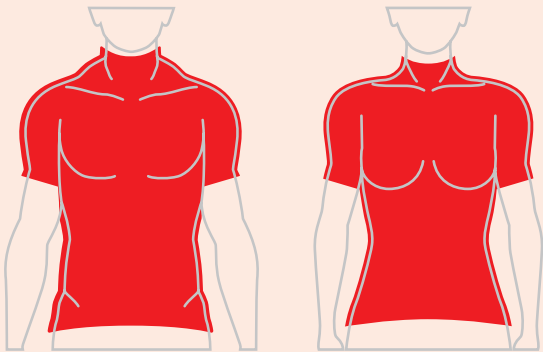

AERODYNAMIC

RACER FIT

Aerodynamic design with next to skin feel. Optimized cut for on-bike position. The Racer Fit is 1 size smaller the Standard Fit.

ELITE

PERFORMANCE

STANDARD FIT (ProFit)

Close to the body. Performance cut with comfort in mind.

PERFORMANCE

COMFORT

SEMI-RELAX FIT

Ample cut with space for shoulders, neck, torso and arms.

SPORT

SOCKS SIZE CHART

SOCKS SIZE	SHOE SIZE		
	MEN	WOMEN	EURO
LOUIS GARNEAU			
S	5-7	6-8	36-38
M	7-9	8-10	38-41
L	9-11	10-12	41-44
XL	11-13	12-14	44-48
SM	5-9	6-10	36-41
LXL	9-13	10-14	41-48

SHOE COVER SIZE CHART

SHOE COVER SIZE	SHOE SIZE
S	39 - 40 - 40 1/2 - 41
M	41 1/2 - 42 - 42 1/2 - 43
L	43 1/2 - 44 - 44 1/2 - 45
XL	45 1/2 - 46 - 47 - 48 - 49 - 50

SHORTS AND BIB INSEAM

SIZE	MEASUREMENT	
	IN.	CM
XS	M - 1"	M - 3
S	M - 1/2"	M - 1 1/2
M	MEASUREMENT (DEPENDS ON STYLE)	
L	M + 1"	M + 3
XL	M + 1"	M + 3
XXL	M + 1"	M + 3