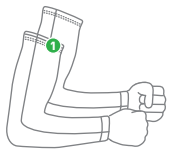

ARM WARMERS SIZE CHART

	XXS		XS		S		M		L		XL		XXL		
	IN.	CM	IN.	CM	IN.	CM	IN.	CM	IN.	CM	IN.	CM	IN.	CM	
①	BICEPS	9-10	23-25 1/2	10-11	25 1/2-28	11-12	28-30 1/2	12-13	30 1/2-33	13-14 1/2	33-35 1/2	14 1/2-16	35 1/2-40 1/2	16-17 1/2	40 1/2-43

① Measurements all around