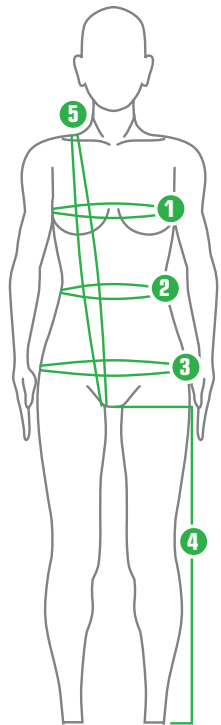

AERODYNAMIC

RACER FIT

Aerodynamic design with next to skin feel. Optimized cut for on-bike position. The Racer Fit is 1 size smaller the Standard Fit.

ELITE

PERFORMANCE

STANDARD FIT (ProFit)

Close to the body. Performance cut with comfort in mind.

PERFORMANCE

COMFORT

SEMI-RELAX FIT

Ample cut with space for shoulders, neck, torso and arms.

SPORT

SOCKS SIZE CHART

SOCKS SIZE	SHOE SIZE		
	MEN	WOMEN	EURO
LOUIS GARNEAU			
S	5-7	6-8	36-38
M	7-9	8-10	38-41
L	9-11	10-12	41-44
XL	11-13	12-14	44-48
SM	5-9	6-10	36-41
LXL	9-13	10-14	41-48

SHOE COVER SIZE CHART

SHOE COVER SIZE	SHOE SIZE
S	39 - 40 - 40 1/2 - 41
M	41 1/2 - 42 - 42 1/2 - 43
L	43 1/2 - 44 - 44 1/2 - 45
XL	45 1/2 - 46 - 47 - 48 - 49 - 50

SHORTS AND BIB INSEAM

SIZE	MEASUREMENT	
	IN.	CM
XS	M - 1"	M - 3
S	M - 1/2"	M - 1 1/2
M	MEASUREMENT (DEPENDS ON STYLE)	
L	M + 1"	M + 3
XL	M + 1"	M + 3
XXL	M + 1"	M + 3

*Inseam measured when worn.

ADULT HELMET

SIZE	HAT SIZE	IN.	CM
S	6 1/2 - 7	20 1/2 - 22	52 - 56
M	7 - 7 3/8	22 - 23 1/4	56 - 59
L	7 3/8 - 7 3/4	23 1/4 - 24 1/2	59 - 62

GLOVES SIZE CHART

ADULT SIZE	HAND CIRCUMFERENCE			
	MEN		WOMEN	
	IN.	CM	IN.	CM
XS	6 - 7	15 - 18	-	-
S	7 - 8	18 - 20	6 - 7	15 - 18
M	8 - 9	20 - 23	7 - 8	18 - 20
L	9 - 10	23 - 25	8 - 9	20 - 23
XL	10 - 11	25 - 28	-	-